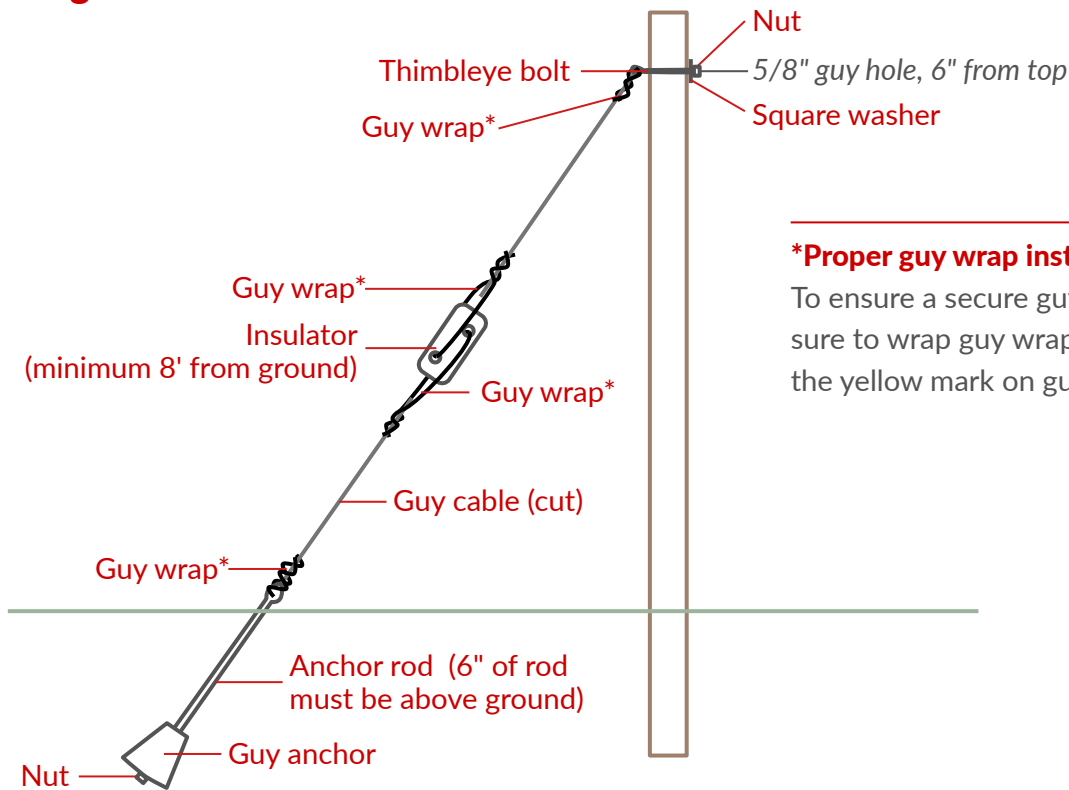

Guy Wire Kit

Your kit includes

Guy cable

34' of cable for 25' pole kits
40' of cable for 30' pole kits
46' of cable for 35' pole kits

1× Thimbleye bolt

1× Square washer

1× Insulator

1× Anchor rod

1× Guy anchor

4× Guy wrap

Installation diagram

*Proper guy wrap installation

To ensure a secure guy wire, make sure to wrap guy wrap on guyline to the yellow mark on guy wrap

More information

Questions, comments, or concerns about this product?